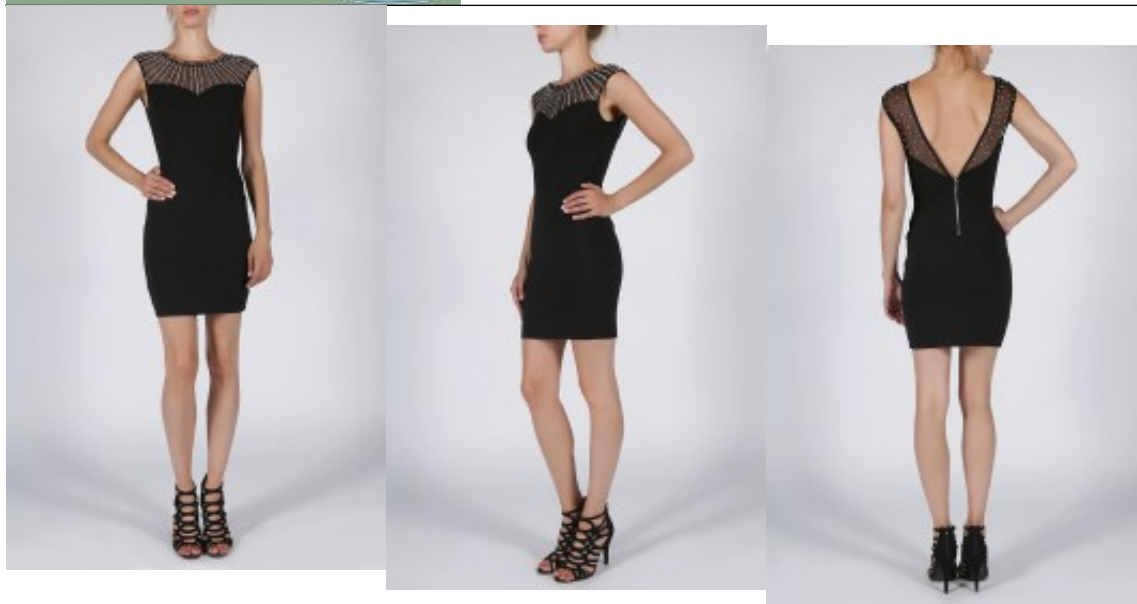

**Altenagala.nl**

*fashion & accessories*

---

Cocktail Dress 18027

**Altenagala.nl**

*fashion & accessories*

Beautiful sheath dress, high scoop neckline adorned with pearls, slim fit with open back, form fit frock with shoulder straps, enhance waistline with straight short skirt

### Sheath dress adorned pearls

Cocktail dress, low cut right angular back opening, form fit top with scoop neckline adorned with pearls, broad shoulder straps, dress with covered cleavage, enhance burst line with slim fit waistline, body hug knee length skirt, back zipper closure, beautiful party dress, choice of S / M / L / XL / 2XL

Fit : form fit

Material inner layer: satin

Neckline: scoop neckline

Pattern : short sheath dress

Details: adorned with sequins

Sleeves lengths: sleeveless

Material outer layer: gloss satin fabric

Washing instructions: non tumble dry, dry clean