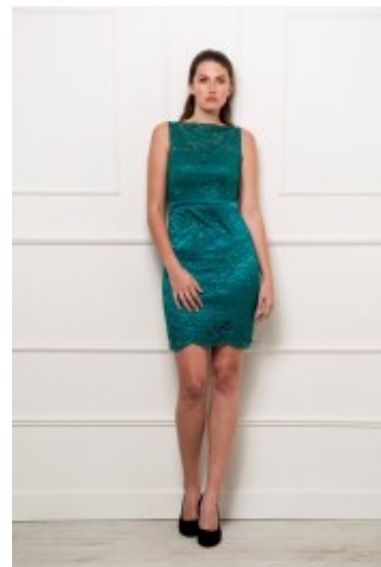

Altenagala.nl

fashion & accessories

Cocktail Dress 8011

Altenagala.nl

clothing & accessories

Cocktail dress with shoulder straps, slim fit midi length garb with scoop neckline, floral lace with full satin lining, preformed cups with straight fit skirt, back zipper closure

Price: €115,00

Discount:

2-3 Days

[Ask a question about this product](#)

Manufacturer: [Lautinel](#)

Floral lace dress

Cocktail dress with scoop neckline, midi length floral lace gown with preformed cups, slim fit styled garb with broad shoulder straps, covered back, zipper closure, body shape waistline adorned satin band combine with straight skirts, satin lining, choice of S / M / L / XL / 2XL

Fit: Form fit

Material lining: satin

Neckline: scoop neckline

Pattern: slim fit

Details: floral print lace

Sleeves length: sleeveless

Material outer layer: floral lace

Washing instructions: do not tumble dry, machine wash 30 c, fine wash