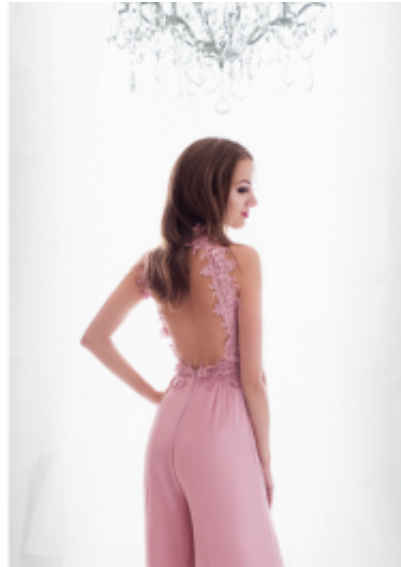

## Jumpsuit 1313

Play suit, halter top jumpsuit adorned rhinestones, quality chiffon mix lace, form fit top with covered cleavage with open back, high pleated waistline combination with long pant

Reisgopro M015S5100 Wet  
Korting-55,00 €

### **Halter top jumpsuit**

Jumpsuit adorned with rhinestones, halter top overall, body hug top open back blouse, sleeveless with a high pleated waistline that ensures slim effect, combine with straight floor length trouser, trendy playsuit with enhanced burstline, covered lace cleavage, tailored from high quality chiffon, suitable wear party piece, choice of S / M / L

Fit: form fit

Material inner layer: satin lining

Neckline: halter top

Pattern: female play suit

Details: preformed cups

Sleeves length: sleeveless garment

Material outer layer: chiffon, lace

Washing instructions: non tumble dry, hand wash or dry cleaning