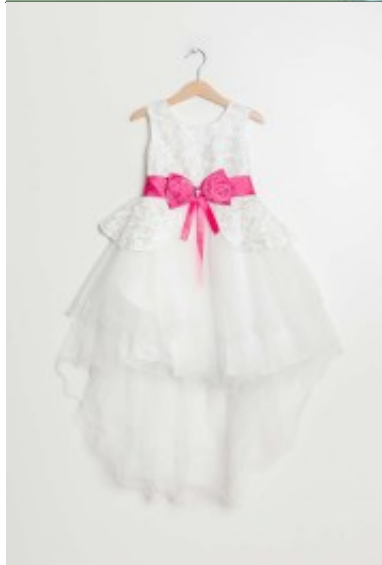

**Altenagala.nl**

*patterns & accessories*

---

**Dress 10138**

Girls party dress, slim fit frock with high scoop neckline, sleeveless with broad shoulder straps, high pleated waistline adorned with ribbon bow, high low tulip skirt

### Girls party dress

Adorable girls party gown, high low dress adorned with bow, stretch polyester with tulle layer, slim fit top with scoop neckline, broad shoulder straps, full satin lining, high pleated waistline, high low tulle skirt, suitable for baptism, see our kids size chart

Fitting: slim fit

Material Lining: satin

Neckline: scoop neckline

Sleeves: sleeveless with shoulder straps

Material garment: polyester mix viscose

Details: adorned ribbon bow

Care treatment: non tumble dry, hand wash, dry cleaning